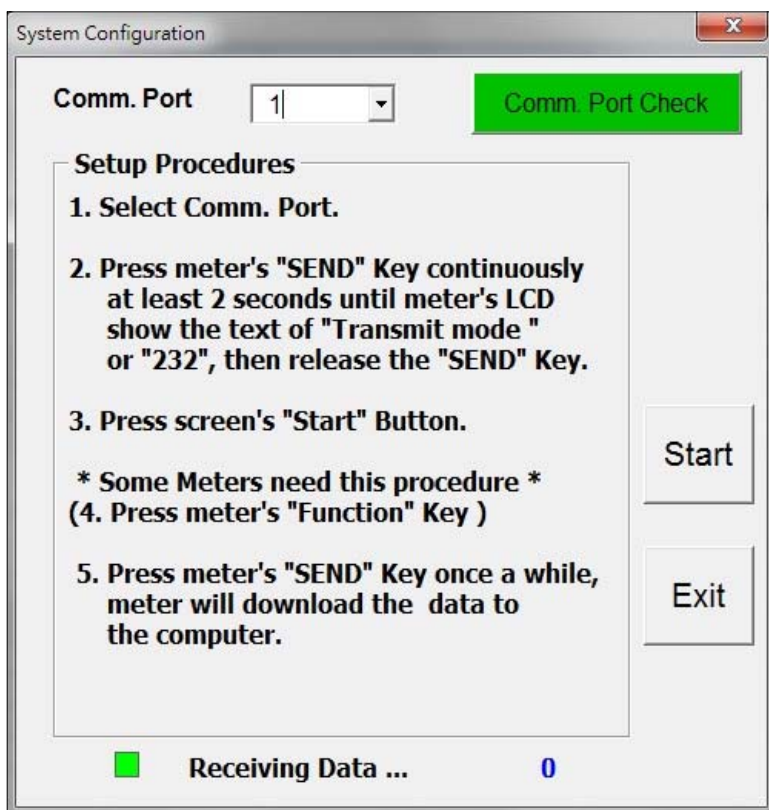

# Excel DATA TRANSMISSION SOFTWARE

Model : SW-E2005

ISO-9001, CE, IEC1010

	A	B	C	D	E	F	G	H	I	J	K
	Config / Start	Clear									
1	Ver. 120710	Date	Time	Channel 1	ch1 Unit	Channel 2	ch2 Unit	Channel 3	ch3 Unit	Channel 4	ch4 Unit
2											
3											
4											
5											
6											
7											
8											
9											
10											
11											
12											
13											
14											
15											
16											

## FEATURES :

- \* Excel data transmission software is used to load the data ( if me build the data logger function ) to the computer.
- \* Available models :  
 YK-2005AM, YK-2005AH  
 YK-2005RH, YK-2005LX  
 YK-2005TM, YK-2005CD  
 YK-2005WA, EM-9000  
 TM-915, AM-4210  
 LX-110, DO-5519  
 PH-221, CD-4322